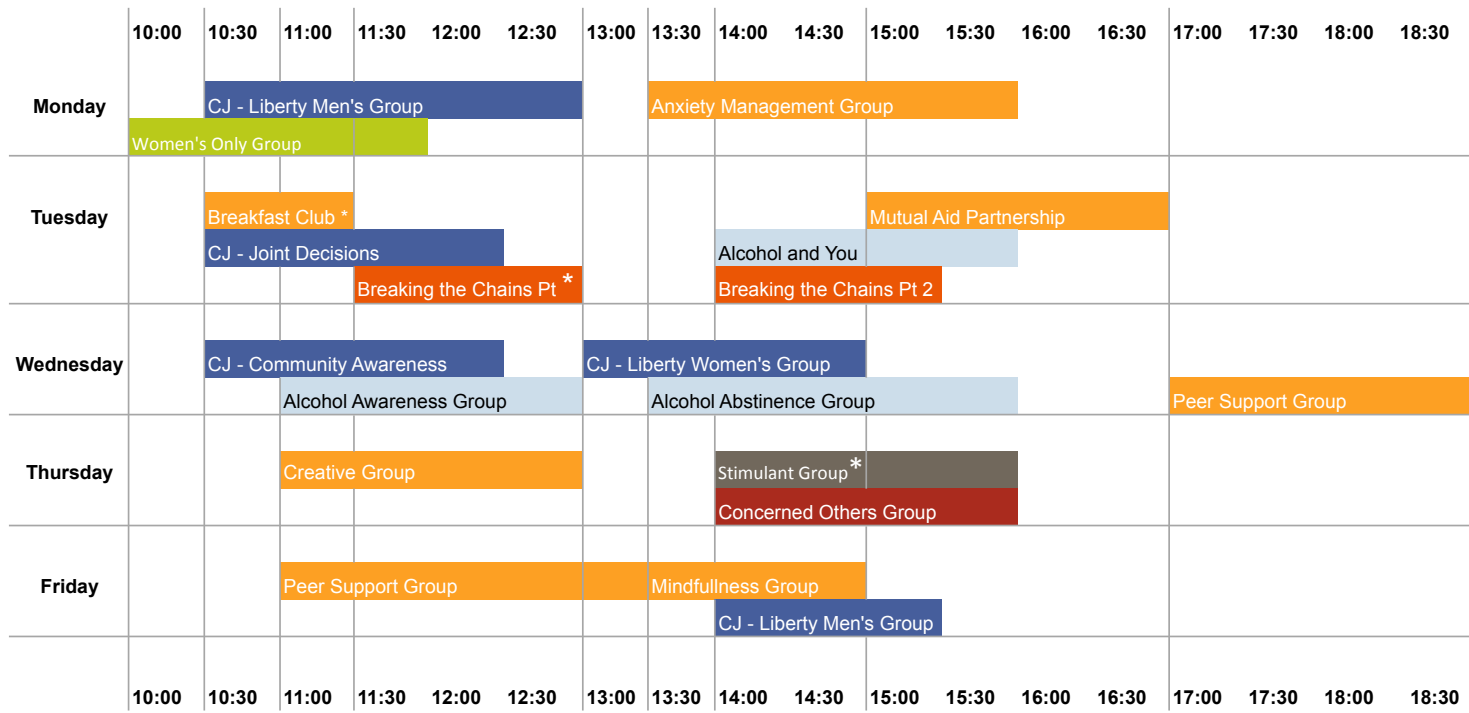

**Adult group timetable for Leigh**      **Last updated: 21/10/15**  
 All groups held at Silk Street unless otherwise stated  
**Silk Street, Leigh, WN7 1AW**

- Open to everyone
  - Criminal Justice clients only
  - Alcohol clients only
  - Concerned others
  - Women's only group
  - Stable in treatment clients
  - Opiate clients only
  - Stimulant clients only
- \* Held at Kennedy House  
 Brunswick Street, WN7 2PJ**